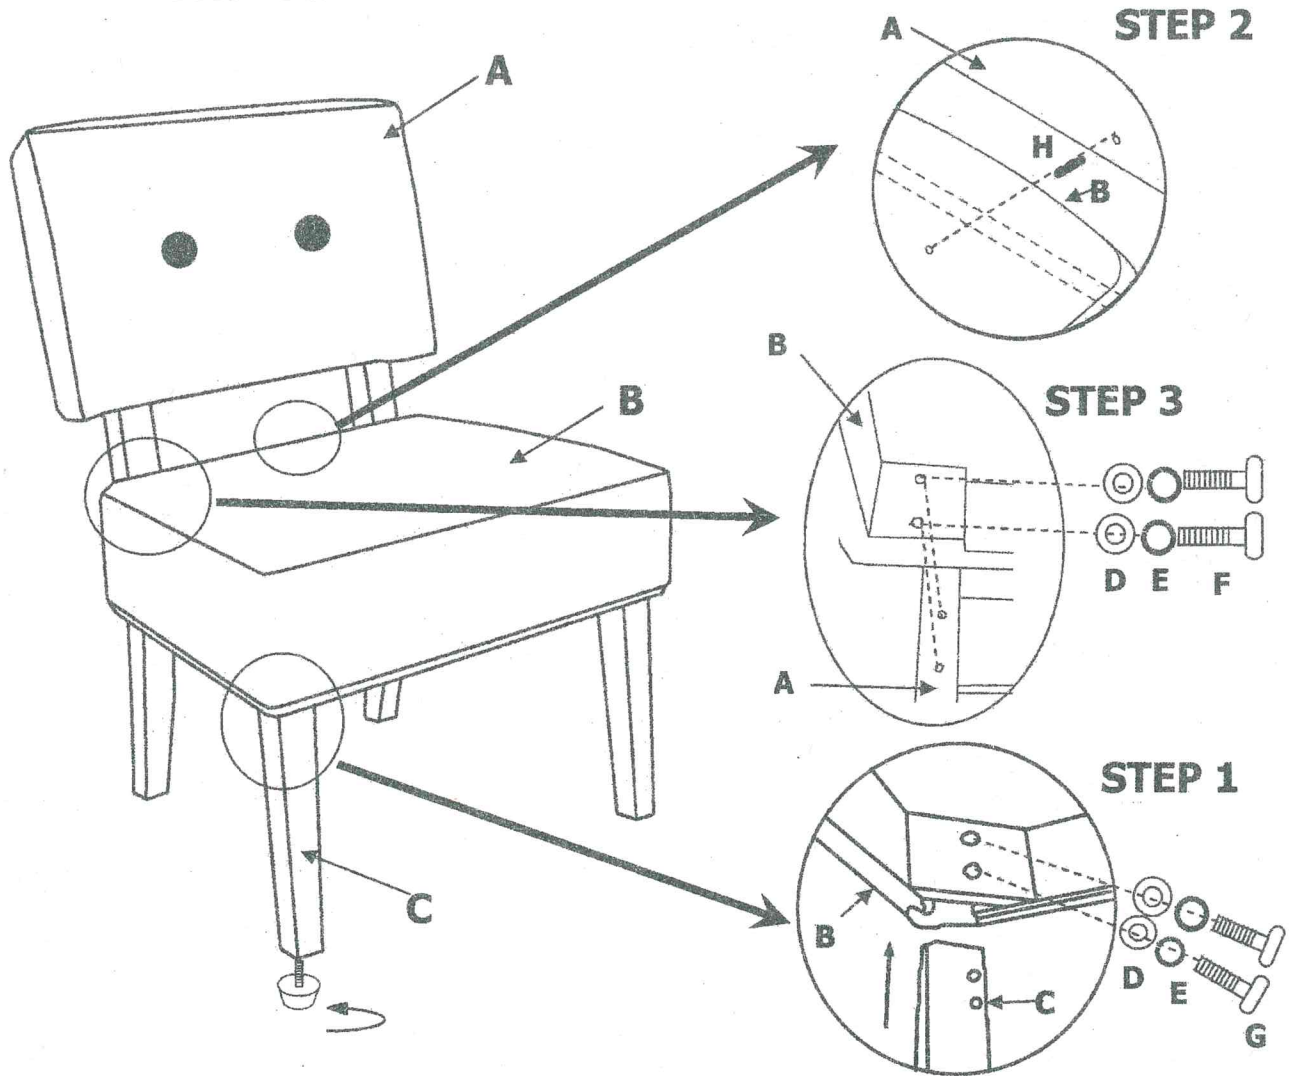

ASSEMBLY INSTRUCTION

Sabrina Accent Chair/Brown Tan Animal Print

020 40 46
K5509-F617

A		1PC	D	 φ22mm	8PCS	G	 φ5/16"x60mm	4PCS
B		1PC	E	 φ8mm	8PCS	H	 φ1 x 4cm	1PC
C		2PCS	F	 φ5/16"x70mm	4PCS	I	 5mm	1PC

ATTENTION:

WHEN YOU ASSEMBLE, PLEASE DO NOT TIGHTEN EACH SCREW UNTIL LEGS AND BACK PANEL ARE PROPERLY ALIGNED WITH SEAT FRAME. LAST, ADJUST THE PART (G) TO LET FOUR LEGS ON A LEVEL (SEE STEP 3).