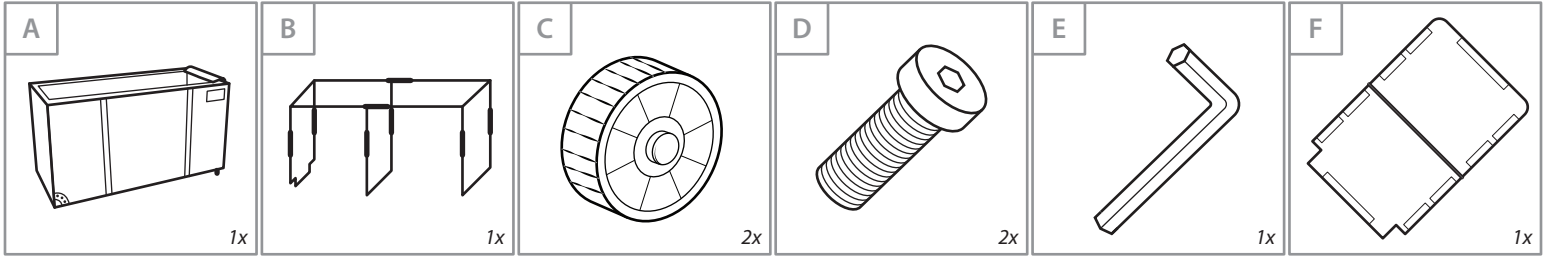

GREENSKEEPER™ STORAGE BAG GREENSKEEPER™ SAC DE RANGEMENT GREENSKEEPER™ PARA GUARDAR EL ARBOL NAVIDEÑO

MODEL / MODÈLE / MODELO #: TK-10773 | PATENT PENDING / BREVET EN INSTANCE / PATENTE EN TRÁMITE

**IMPORTANT, RETAIN FOR FUTURE REFERENCE:
READ CAREFULLY**

Intended for indoor use

For assistance with assembly,
replacement parts or to activate your warranty:

**IMPORTANT : À LIRE ATTENTIVEMENT ET À CONSERVER
POUR RÉFÉRENCE ULTÉRIEURE**

Destiné à une utilisation à l'intérieur

Pour de l'aide sur l'assemblage ou les pièces de rechange
ou pour activer votre garantie :

**IMPORTANTE, CONSERVAR PARA REFERENCIA FUTURA:
LEA ATENTAMENTE**

Diseñado para uso interior

Para obtener asistencia con el montaje, piezas de repuesto
o para activar su garantía:

WWW.VLCREPLACEMENTPARTS.COM | WWW.TREEKEEPERBAGS.COM | SUPPORT@VILLAGELIGHTING.COM

Please lay out all parts and read instructions prior to assembly
Avant de commencer l'assemblage, veuillez lire toutes les instructions et vous assurer d'avoir toutes les pièces indiquées.
Por favor, identifique todas las piezas y lea las instrucciones antes de su montaje o instalación.