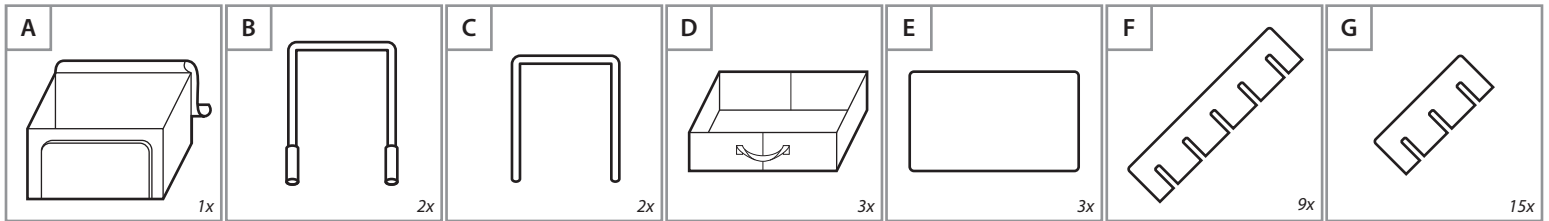

THREE TRAY ORNAMENT KEEPER

MODEL #: TK-10127

IMPORTANT, RETAIN FOR FUTURE REFERENCE: READ CAREFULLY

For assistance with assembly or installation, parts and customer service:

www.TreeKeeperBags.com | Support@VillageLighting.com

Intended for indoor use

Please lay out all parts prior to assembly or installation. Read instructions prior to assembly or installation.

ASSEMBLY INSTRUCTIONS